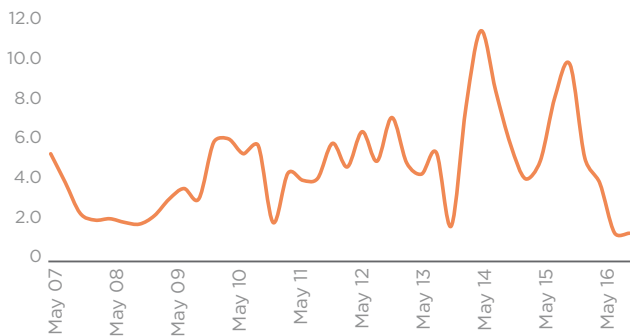

Apprentices per 100 Workers