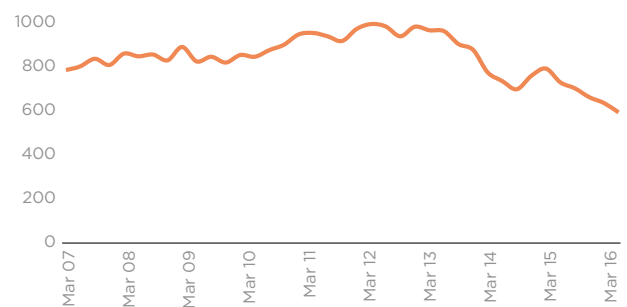

Apprentices in Training