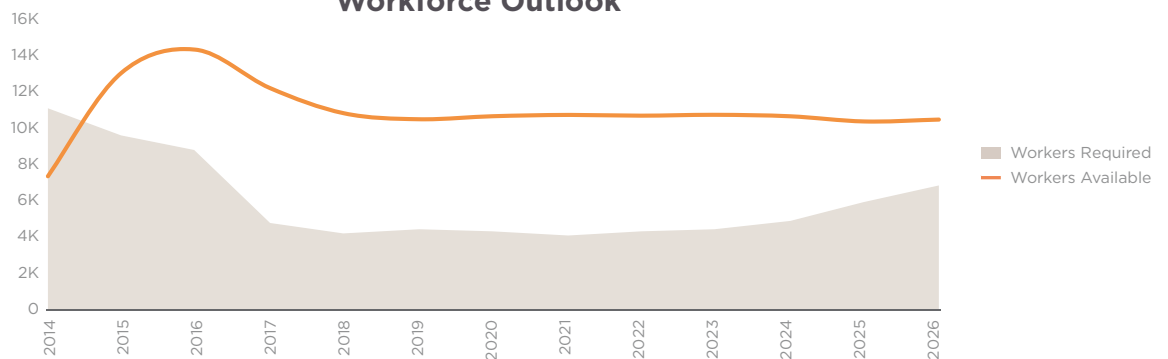

Workforce Outlook