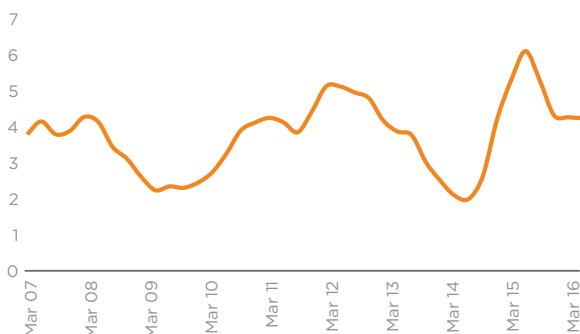

Apprentices per 100 Workers